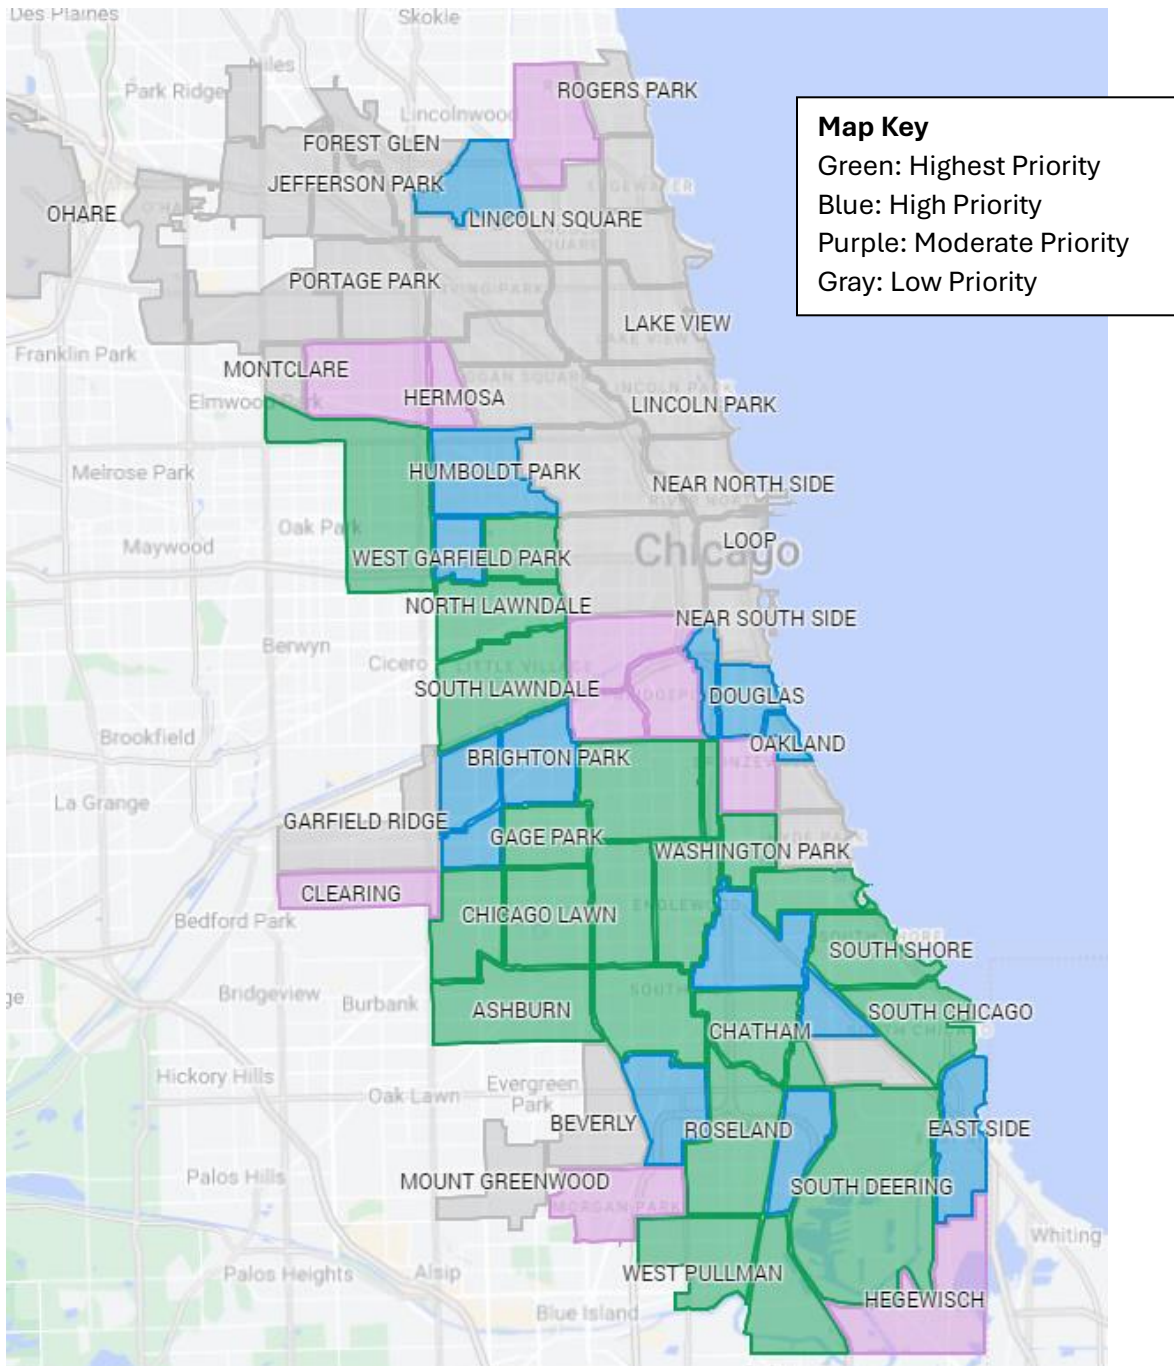

## Good Food Fund Grant Round 2: Priority Community Areas

Location is one factor used to prioritize Good Food Fund grant applications. This map is designed to help applicants understand which community areas will receive higher priority in the selection process. It applies only to the grants, not to other Good Food Fund services. See page 2 for the full list of community areas.

Community areas do not always match the boundaries people commonly associate with Chicago neighborhoods. You can find the official City of Chicago community areas map [here](#).

Community Area	Good Food Fund Grant Priority Level
Albany Park	Low
Archer Heights	High
Armour Square	High
Ashburn	Highest
Auburn Gresham	Highest
Austin	Highest
Avalon Park	High
Avondale	Low
Belmont Cragin	Moderate
Beverly	Low
Bridgeport	Moderate
Brighton Park	High
Burnside	Highest
Calumet Heights	Low
Chatham	Highest
Chicago Lawn	Highest
Clearing	Moderate
Douglas	High
Dunning	Low
East Garfield Park	Highest
East Side	High
Edgewater	Low
Edison Park	Low
Englewood	Highest
Forest Glen	Low
Fuller Park	Highest
Gage Park	Highest
Garfield Ridge	Low
Grand Boulevard	Moderate
Greater Grand Crossing	High
Hegewisch	Moderate
Hermosa	Moderate
Humboldt Park	High
Hyde Park	Low
Irving Park	Low
Jefferson Park	Low
Kenwood	Low
Lake View	Low
Lincoln Park	Low